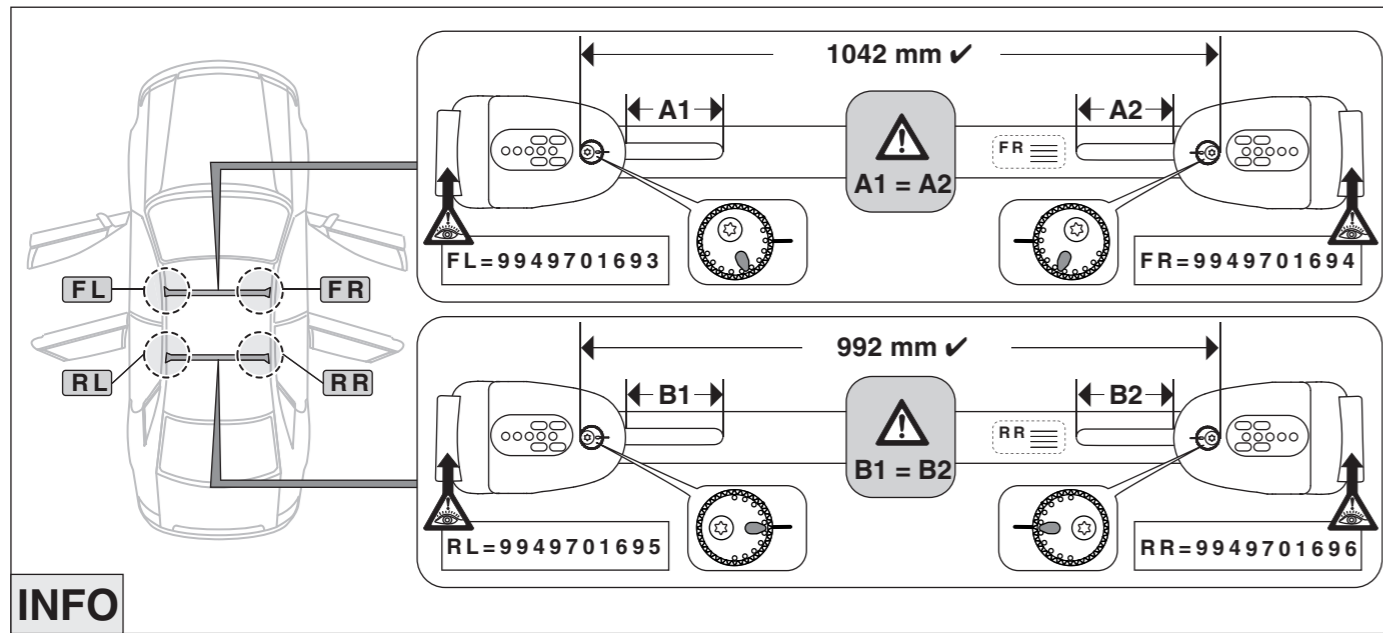

Atera SIGNO

Opel
Astra Sportstourer 04/2016–