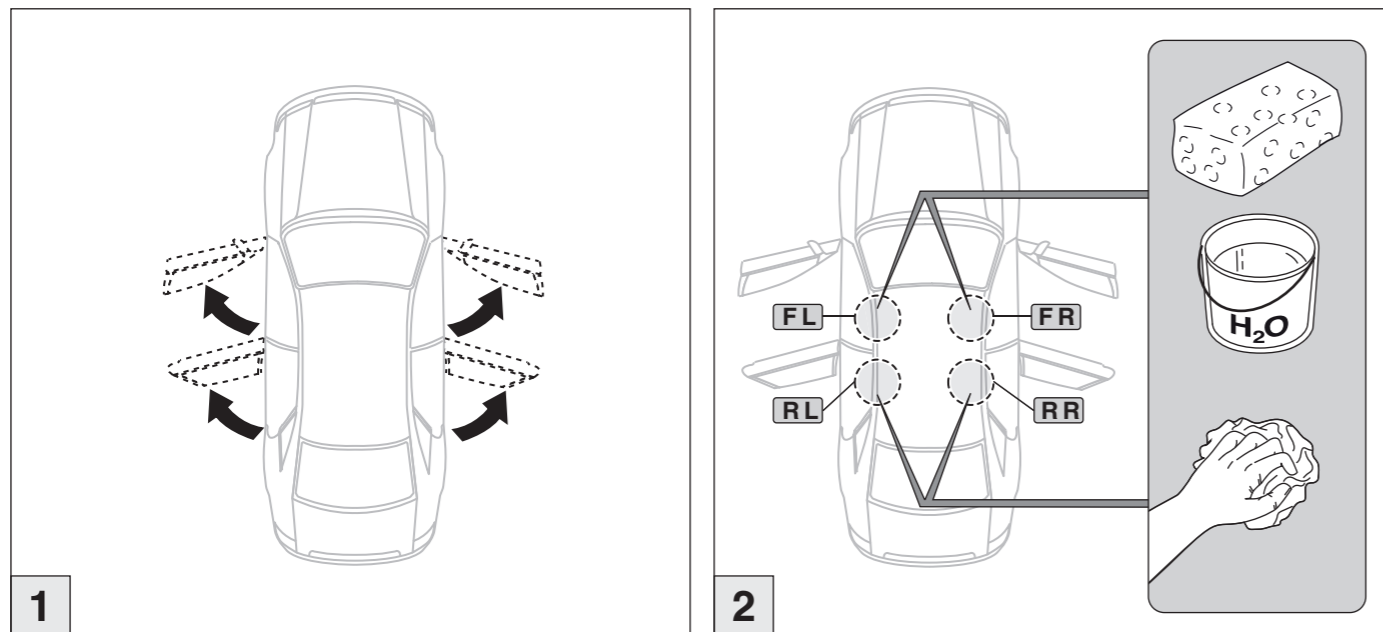

Atera SIGNO

Opel
Astra Sportstourer 04/2016–