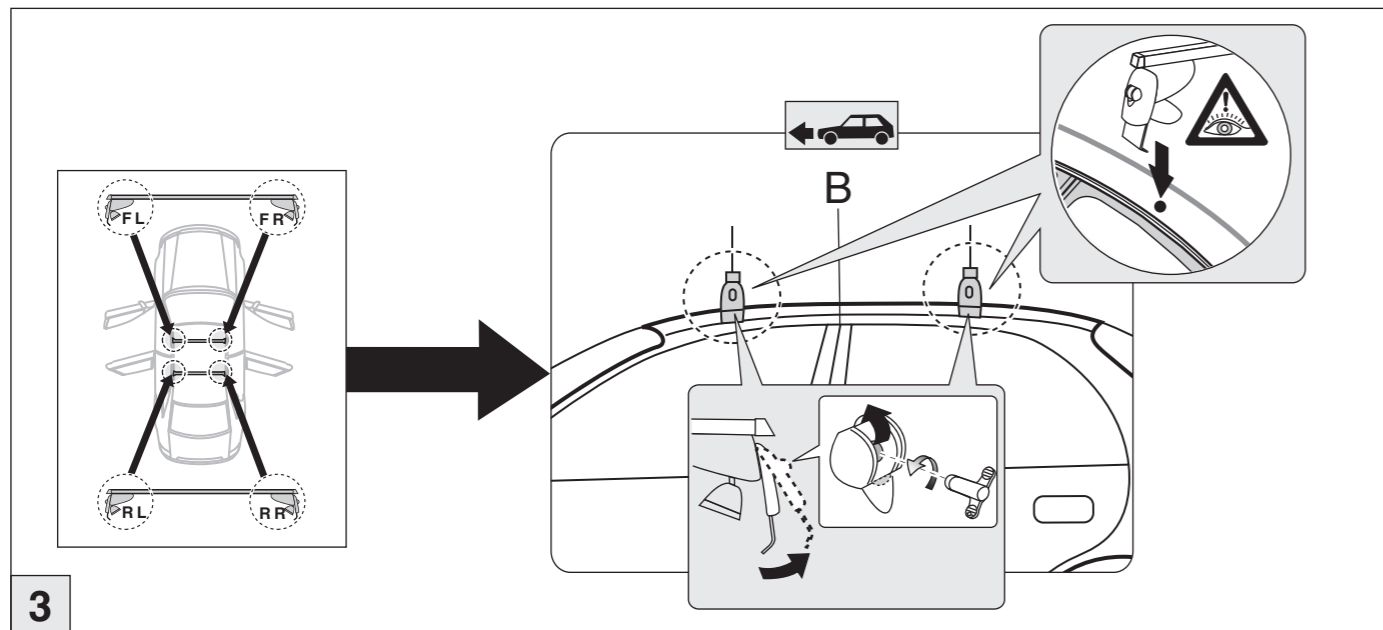

Atera SIGNO

Opel
Astra Sportstourer 04/2016–